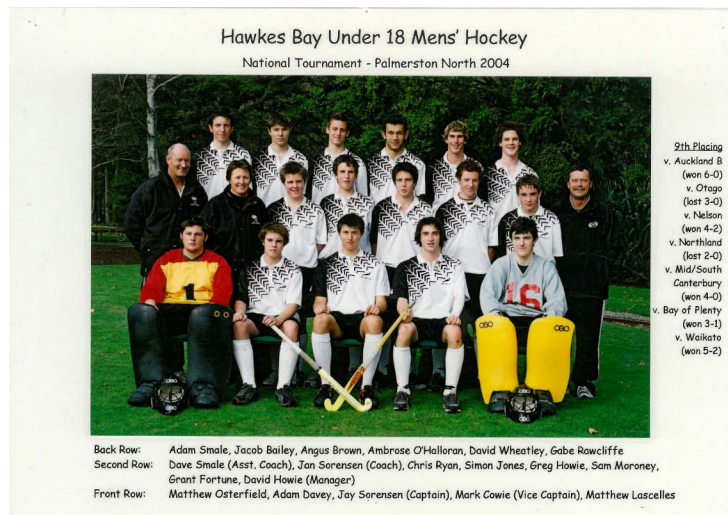

Dave remembers fondly the Scinde Hockey family picnic days usually held on the first week in December where there was a true sense of Community and family.

In 1984 the Scinde Men with Te Awa women amalgamated to form Te Awa Scinde. Later the Passmasters team was founded from a mix of Master players and is now a stand out team within the Association.

Dave attended Tom Turbitt's trainings as a young chap on Saturday mornings - then once at Rep Age group played in the Hatch Cup for 3 years and captained in Form 2 then progressed into Secondary School hockey captaining his 1st X1 side at a very young age and in 5th form he made the Hawke's Bay U21 team. Dave was then selected in Senior rep side's and a Colts U21 squad.

Dave has been very successful in his hockey path as a Player, Coach and Manager. He managed Trans Tasman Masters team in 2008 in Hamilton and then in New Castle in 2010. He was at the Singapore World Cup and played for a 50's side in the tournament for one game.

Dave has been a stalwart in Masters Hockey, attending his first tournament in 1997 and has won gold in 45's age group in 2002 in 50's age group 2012.

His sister **Lorraine** is picture right with her 1978 Secondary School Rep Team and below Lorraine is Dave's son **Adam** - U18 HB Men's Rep Player and Dave (Asst Coach). Adam was also selected for HB age group rep hockey starting with Hatch all the way to a member of a Tiger Turf squad & Senior teams - Te Awa.